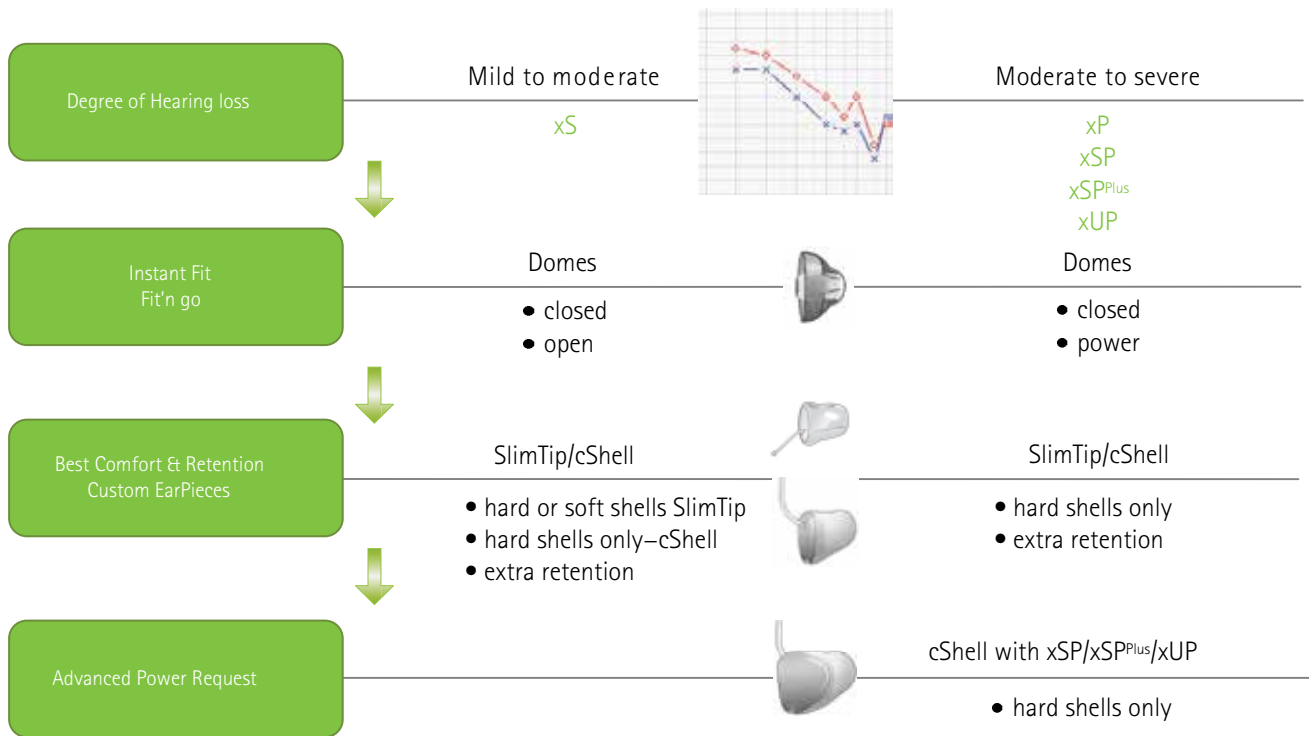

EarPiece Decision Guideline

Hearing Instrument Compatibility Matrix

RIC Products	Receivers				
	xS	xP	xSP	xSP ^{plus}	xUP
Audéo B-10	•	•			
Audéo B-312	•	•			•
Audéo B-312T	•	•			•
Audéo B-13	•	•			•
Audéo B-R	•	•			•
Audéo V-10	•	•			
Audéo V-312	•	•		•	
Audéo V-312T	•	•		•	
Audéo V-13	•	•		•	
Naída V-RIC	•	•			•
Sky V-RIC	•	•			•
Audéo Q-10	•	•	•		
Audéo Q-312	•	•	•		
Audéo Q-312T	•	•	•		
Naída Q-RIC	•	•		•	
Sky Q-RIC	•	•		•	

xS Standard xReceiver
 xP Power xReceiver
 xSP SuperPower xReceiver
 xSP^{plus} SuperPower plus xReceiver
 xUP UltraPower xReceiver

NOTE: All Custom EarPieces with AOV will be delivered with an Acoustic Coupling Code that must be entered in Target to activate the AOV (Acoustically Optimized Vent) feature during fitting.