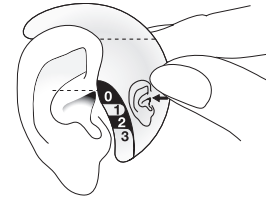

STEP 2: Hearing Aid Information

- Please check box A or B

STEP 3: Earpiece Order

- Select earpiece type
- Indicate tube length (mandatory for cShell)
- Select receiver type
- Select wax system*
- Enter Audiogram (mandatory for AOV)
- Acryl = Acrylic

*All SlimTip receivers, excluding Active Vent, will be delivered with a CeruShield wax guard in the receiver spout. The SlimTip Acryl will be built with Cerustop as an additional wax protection. ActiveVent will be delivered with an HF3 wax guard in the receiver spout

STEP 4: Product Options

- Select colours
- Select vent option
- Select other options

Tube Length

Measure the tube length to select the correct Receiver or SlimTube. Measure both ears for binaural fitting.