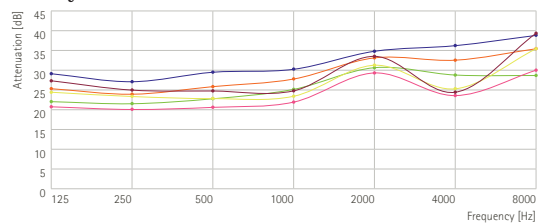

Tekniske data i overensstemmelse med EN 352-2:2020

Serenity Choice™ Plus Work

Filter	Material	Frequency [Hz]	125	250	500	1000	2000	4000	8000	NRR ¹	SNR ²
KI20	Acrylic	Attenuation [dB]	22.0	21.5	22.8	25.2	30.7	28.9	28.9	19	26
KI20	Silicone	Attenuation [dB]	20.8	20.2	20.8	22.1	29.4	23.9	30.2	16	22
KI25	Acrylic	Attenuation [dB]	25.1	23.8	25.8	27.7	33.0	32.5	35.4	21	28
KI25	Silicone	Attenuation [dB]	24.3	23.3	22.8	23.5	31.3	25.5	35.5	17	25
KI30	Acrylic	Attenuation [dB]	29.0	27.1	29.5	30.3	34.8	36.2	38.8	22	30
KI30	Silicone	Attenuation [dB]	27.1	24.9	24.7	24.8	33.5	24.6	39.4	18	26